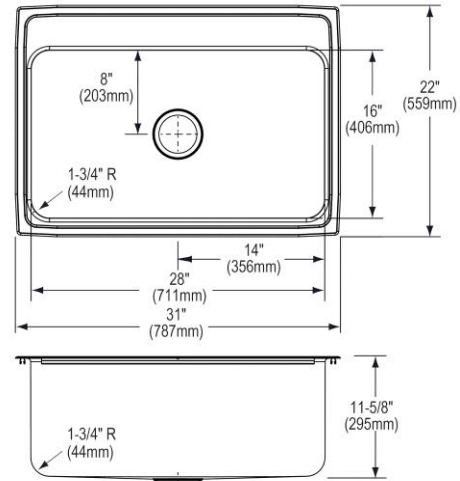

A Century of Tradition and Quality. For more than 100 years, Elkay has been making innovative products and providing exceptional customer care. We take pride in offering plumbing products that make life easier, inspire change and leave the world a better place.

Product Compliance: ASME A112.19.3/CSA B45.4
Buy American Act

Sinks are listed by IAPMO® as meeting the applicable requirements of the Uniform Plumbing Code®, International Plumbing Code®, and National Plumbing Code of Canada.

[Clean and Care Manual (PDF)](#)
[Installation Instructions (PDF) - 1000005236](#)
[Warranty (PDF)](#)