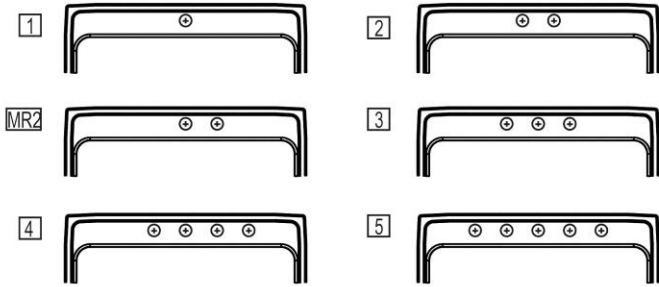

Hole Drilling Configurations:

1-1/2" (38mm) Diameter Faucet Holes on 4" (102mm) Centers

Installation Profile:

Optional Accessories

LKWBG2816SS	Elkay Stainless Steel 26-1/2" x 14-13/16" x 1" Bottom Grid Spec Sheet (PDF)	
CB1713	Elkay Hardwood 13-1/2" x 17" x 1" Cutting Board Spec Sheet (PDF)	
CBS1316	Elkay Hardwood 14-1/2" x 17" x 3/4" Cutting Board Spec Sheet (PDF)	
LK99	Elkay Deluxe 3-1/2" Drain Type 304 Stainless Steel Body Strainer Basket Rubber Seal and Tailpiece Spec Sheet (PDF)	
LKGT1041CR	Elkay Gourmet Single Hole Kitchen Faucet Pull-out Spray and Lever Handle with Hi and Mid-rise Base Options Chrome Spec Sheet (PDF)	